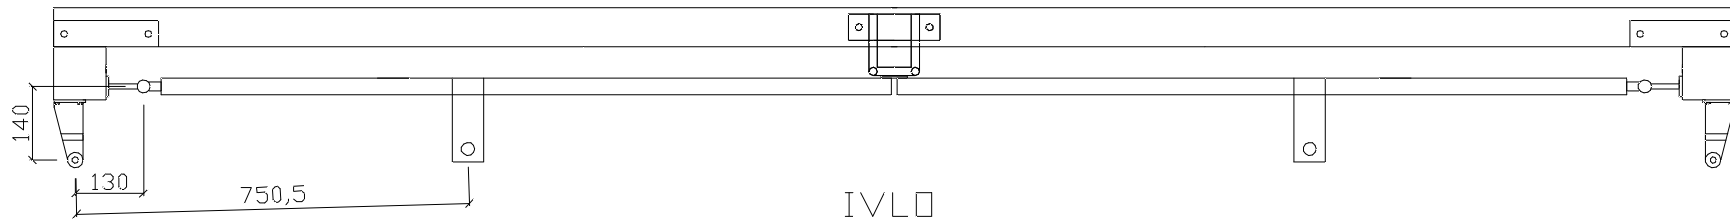

3000 X 1780/2080

40 x 5 Flat bar

holes drilled
10mm
off-centre

IVL