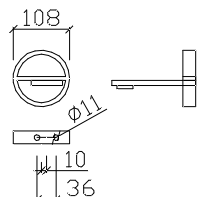

3000 X 1780/2080

40 x 5 Flat bar

holes drilled
10mm
off-centre

IVL