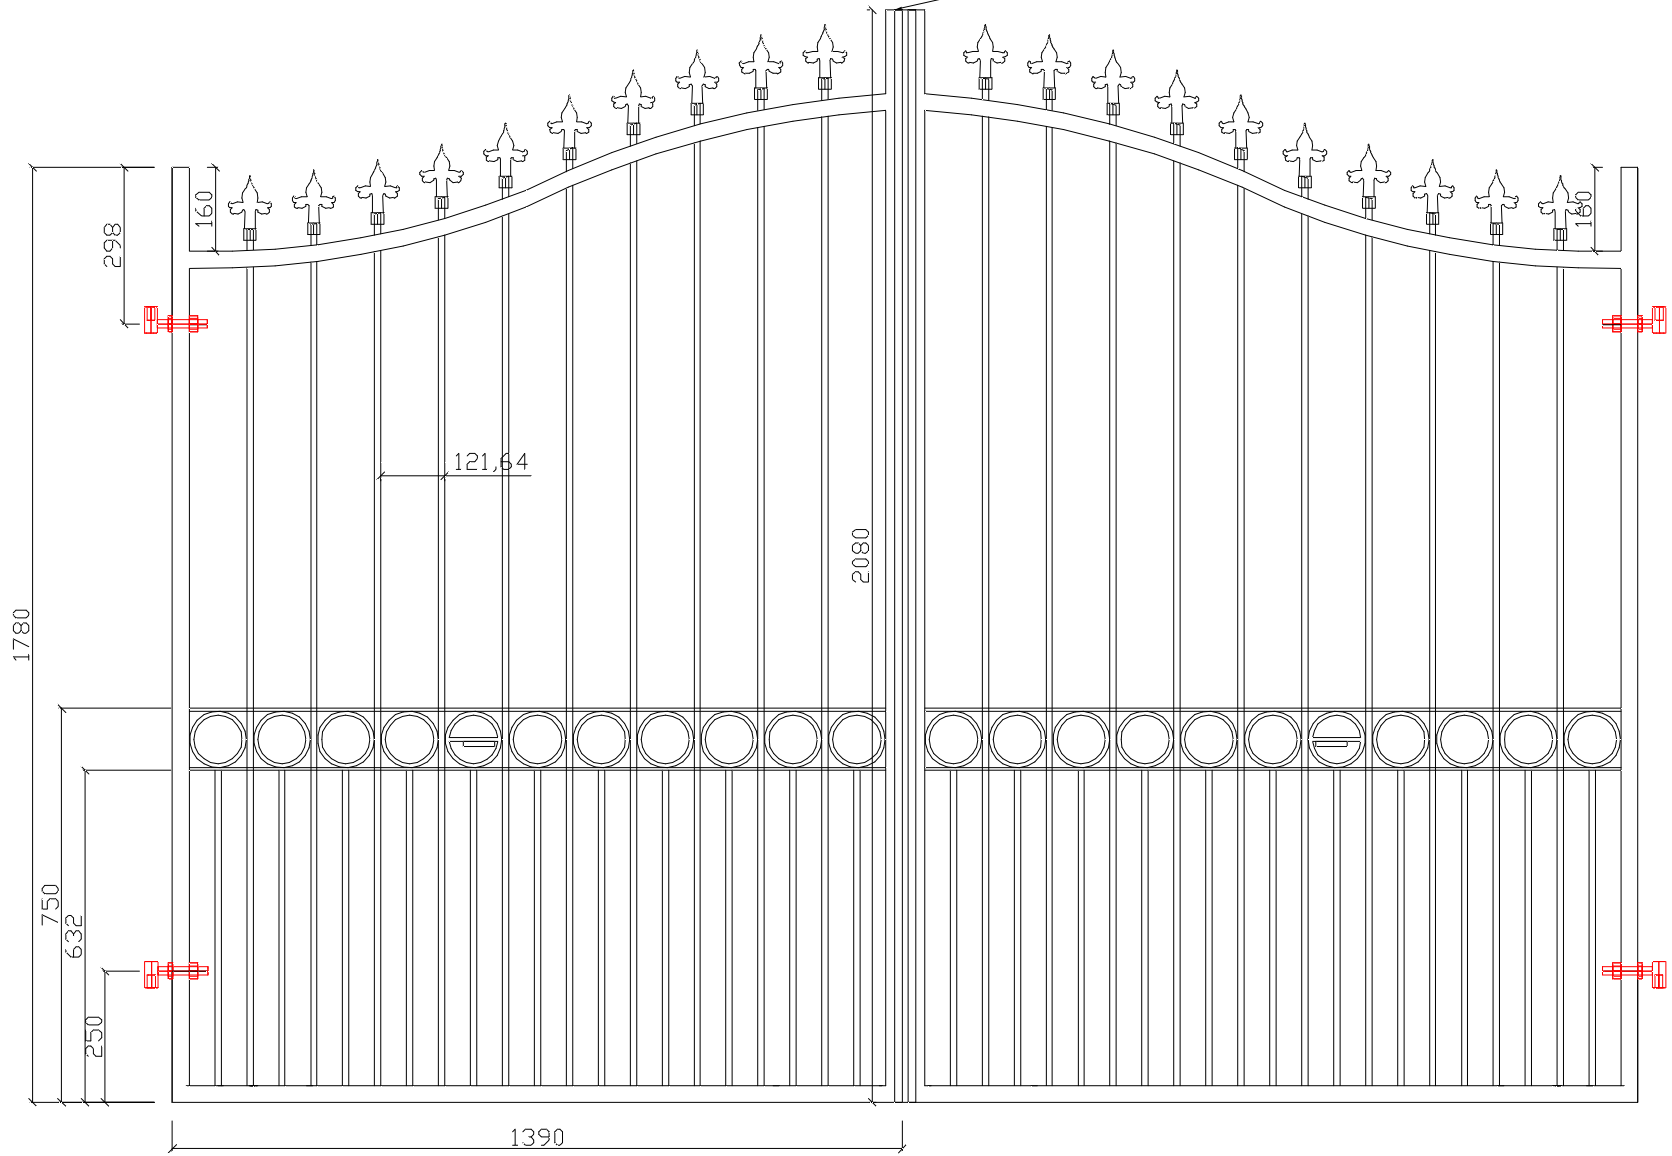

3000 X 1780/2080

40 x 5 Flat bar

holes drilled
10mm
off-centre

IVL