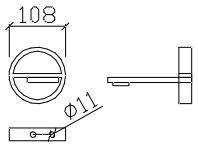

3000 X 1780/2080

40 x 5 Flat bar

holes drilled
10mm
off-centre

IVL