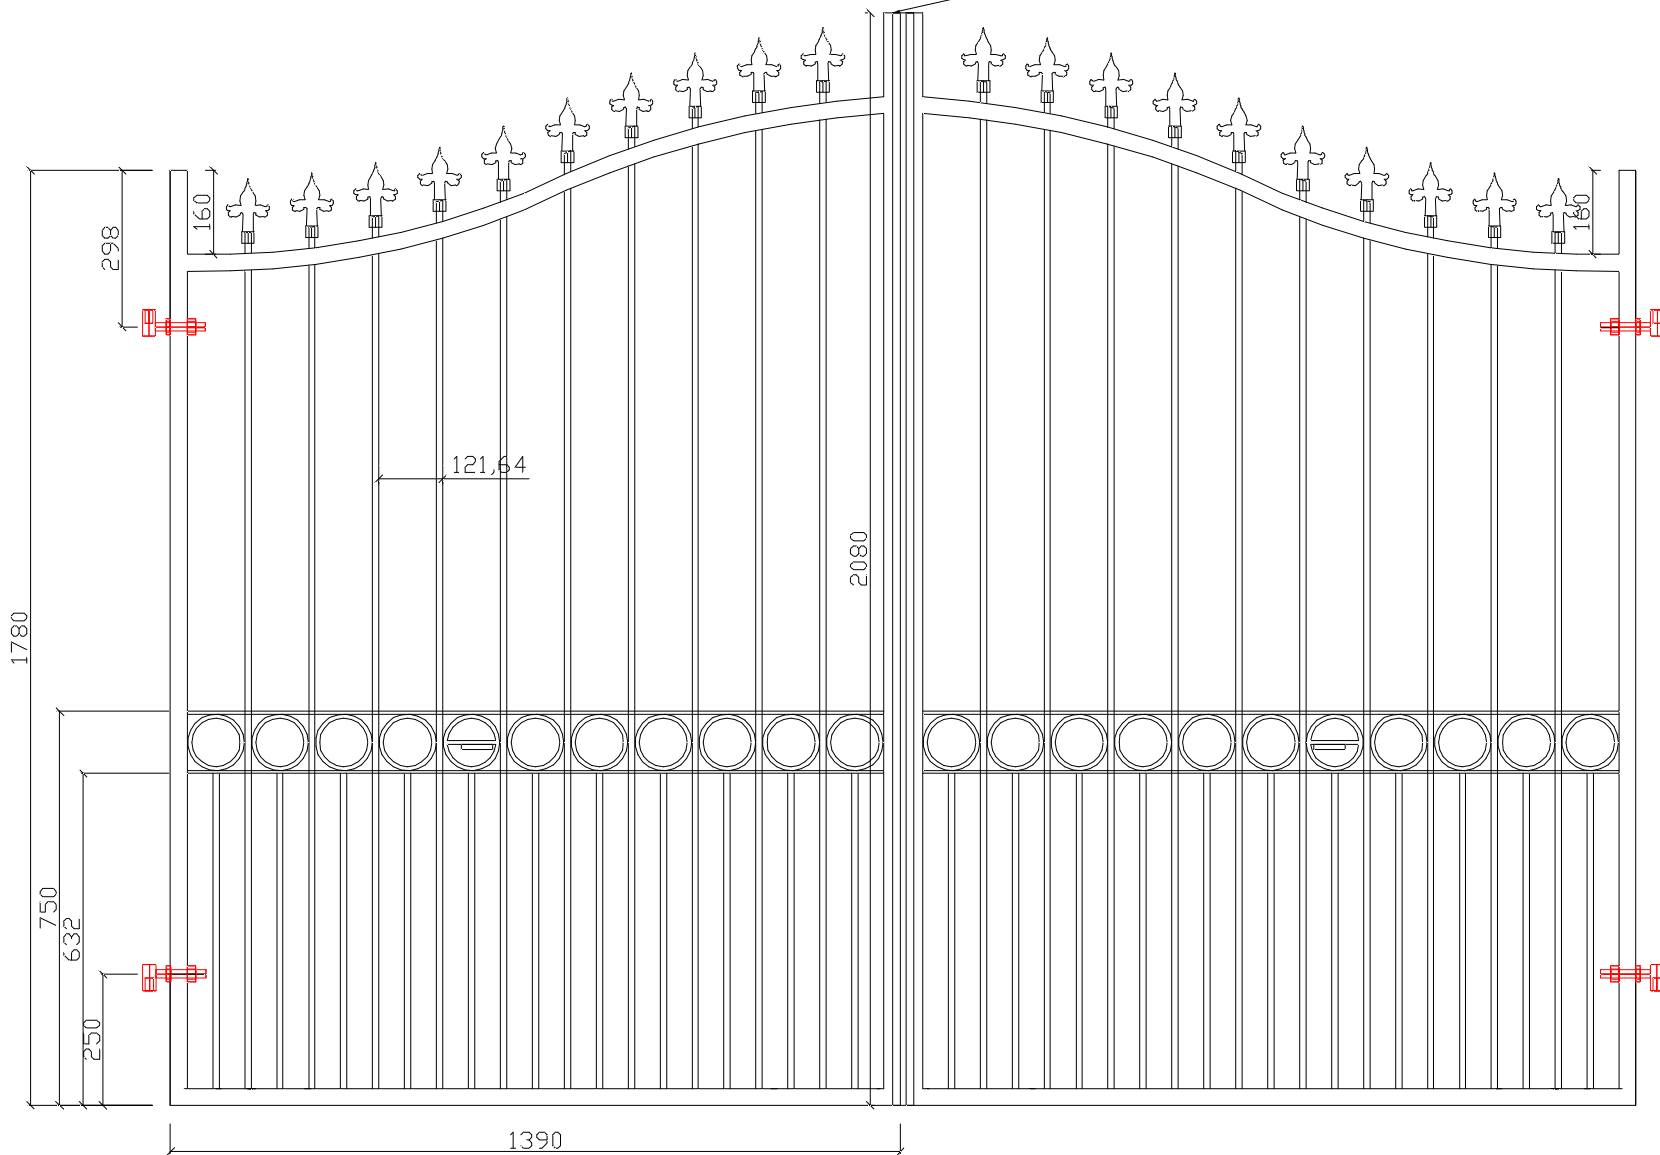

3000 X 1780/2080

40 x 5 Flat bar

holes drilled
10mm
off-centre

IVL