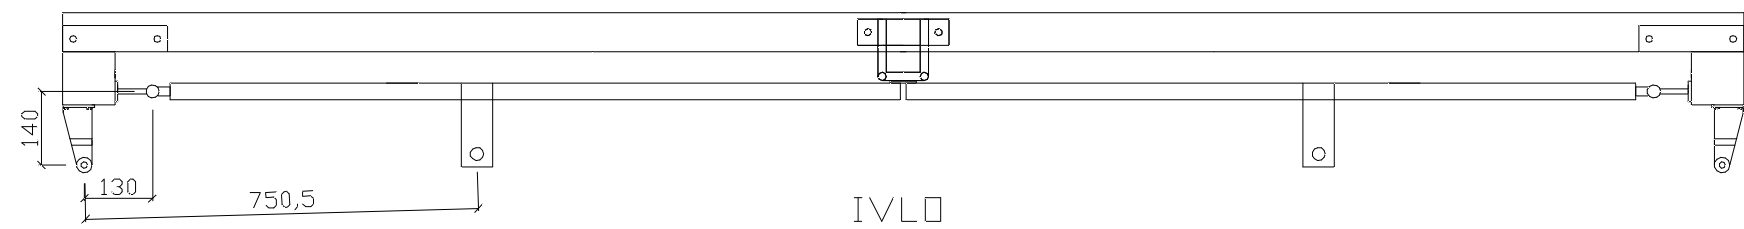

3000 X 1780/2080

40 x 5 Flat bar

holes drilled
10mm
off-centre

IVL