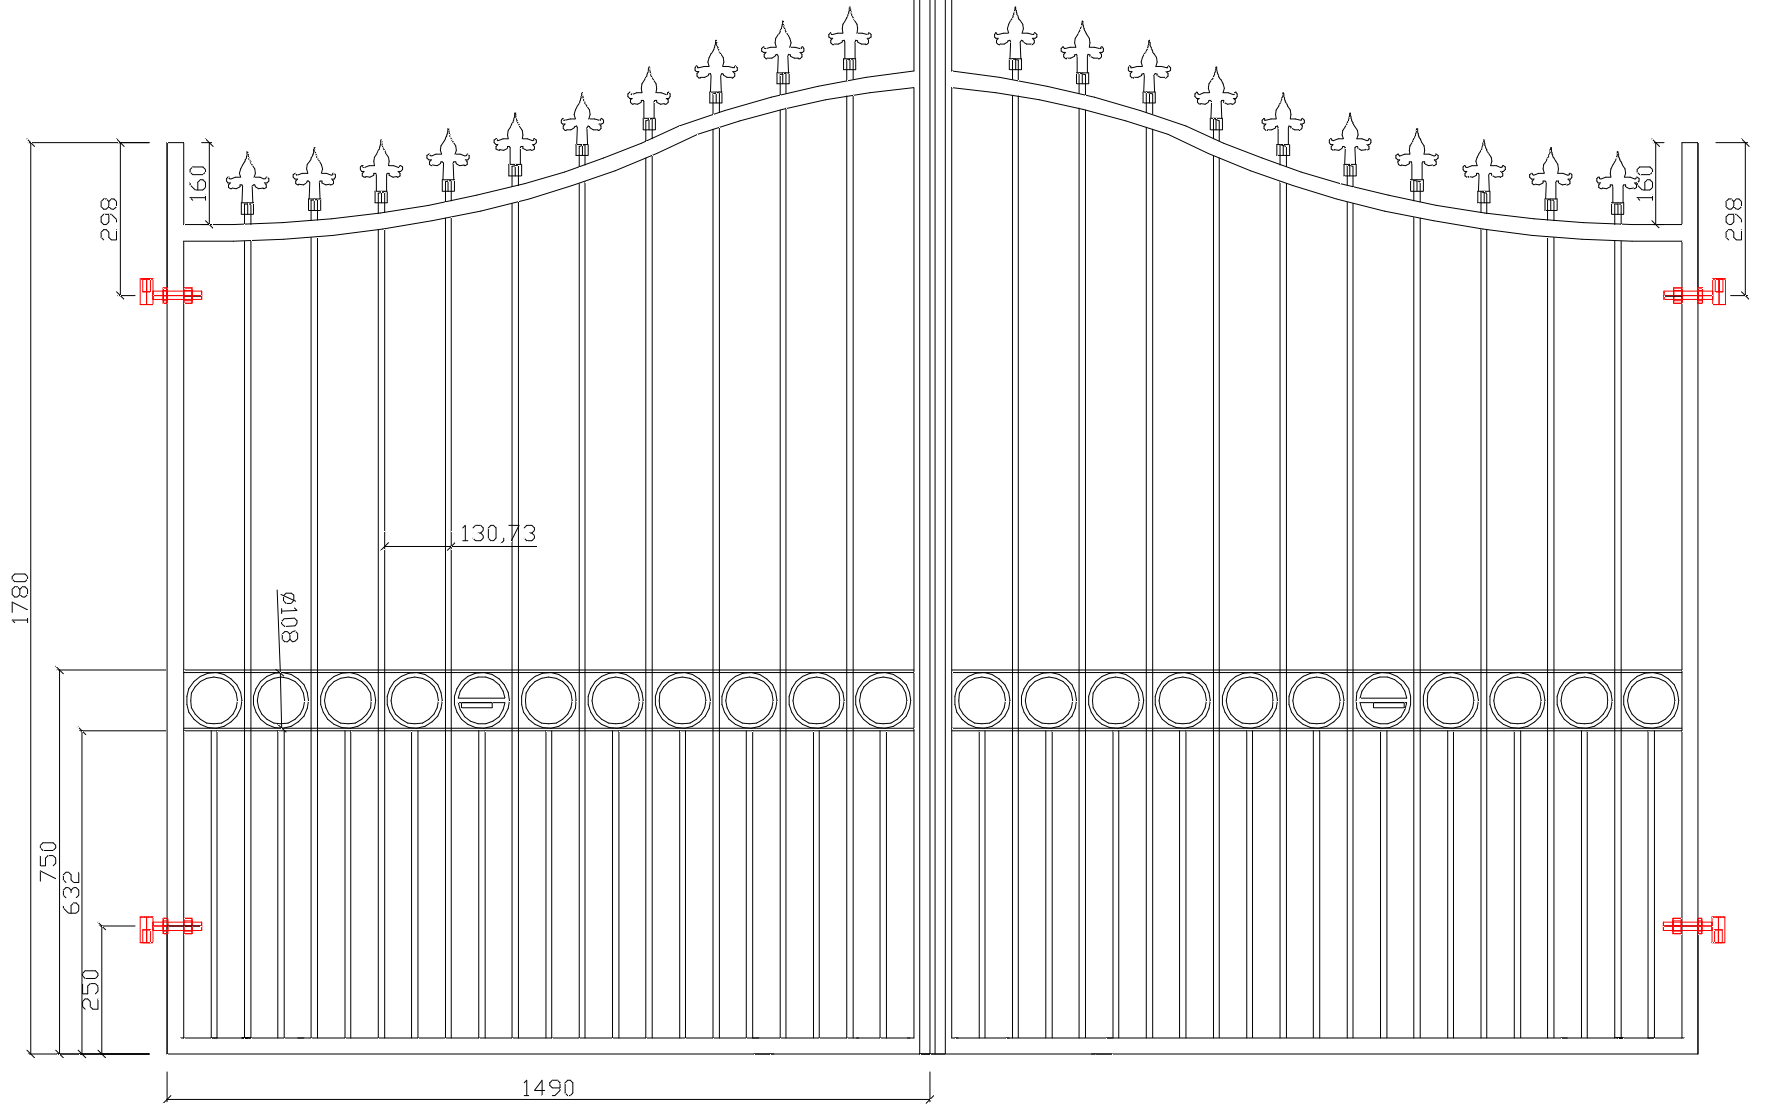

3200 X 1780/2080

40 x 5 Flat bar

holes drilled 10mm off-centre

IVLO