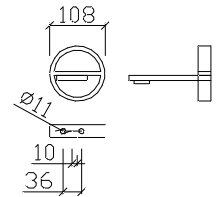

3200 X 1780/2080

40 x 5 Flat bar

holes drilled 10mm off-centre

IVLO