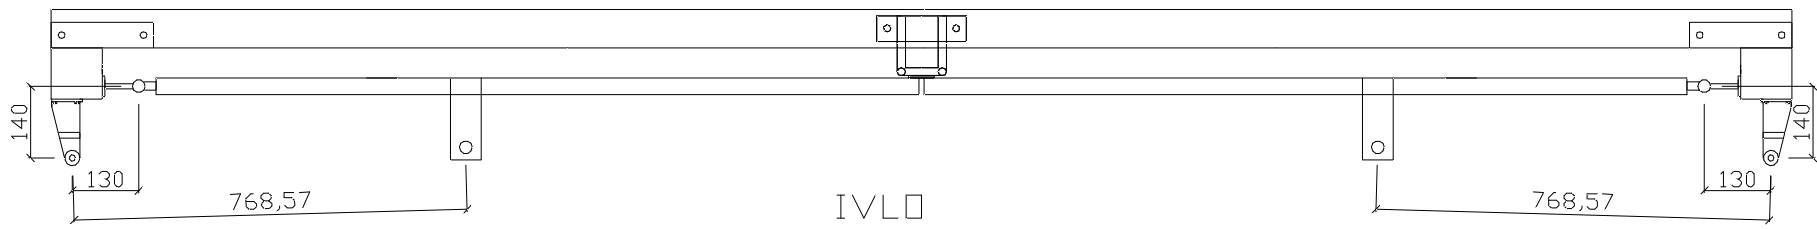

3200 X 1780/2080

40 x 5 Flat bar

holes drilled 10mm off-centre

IVLO